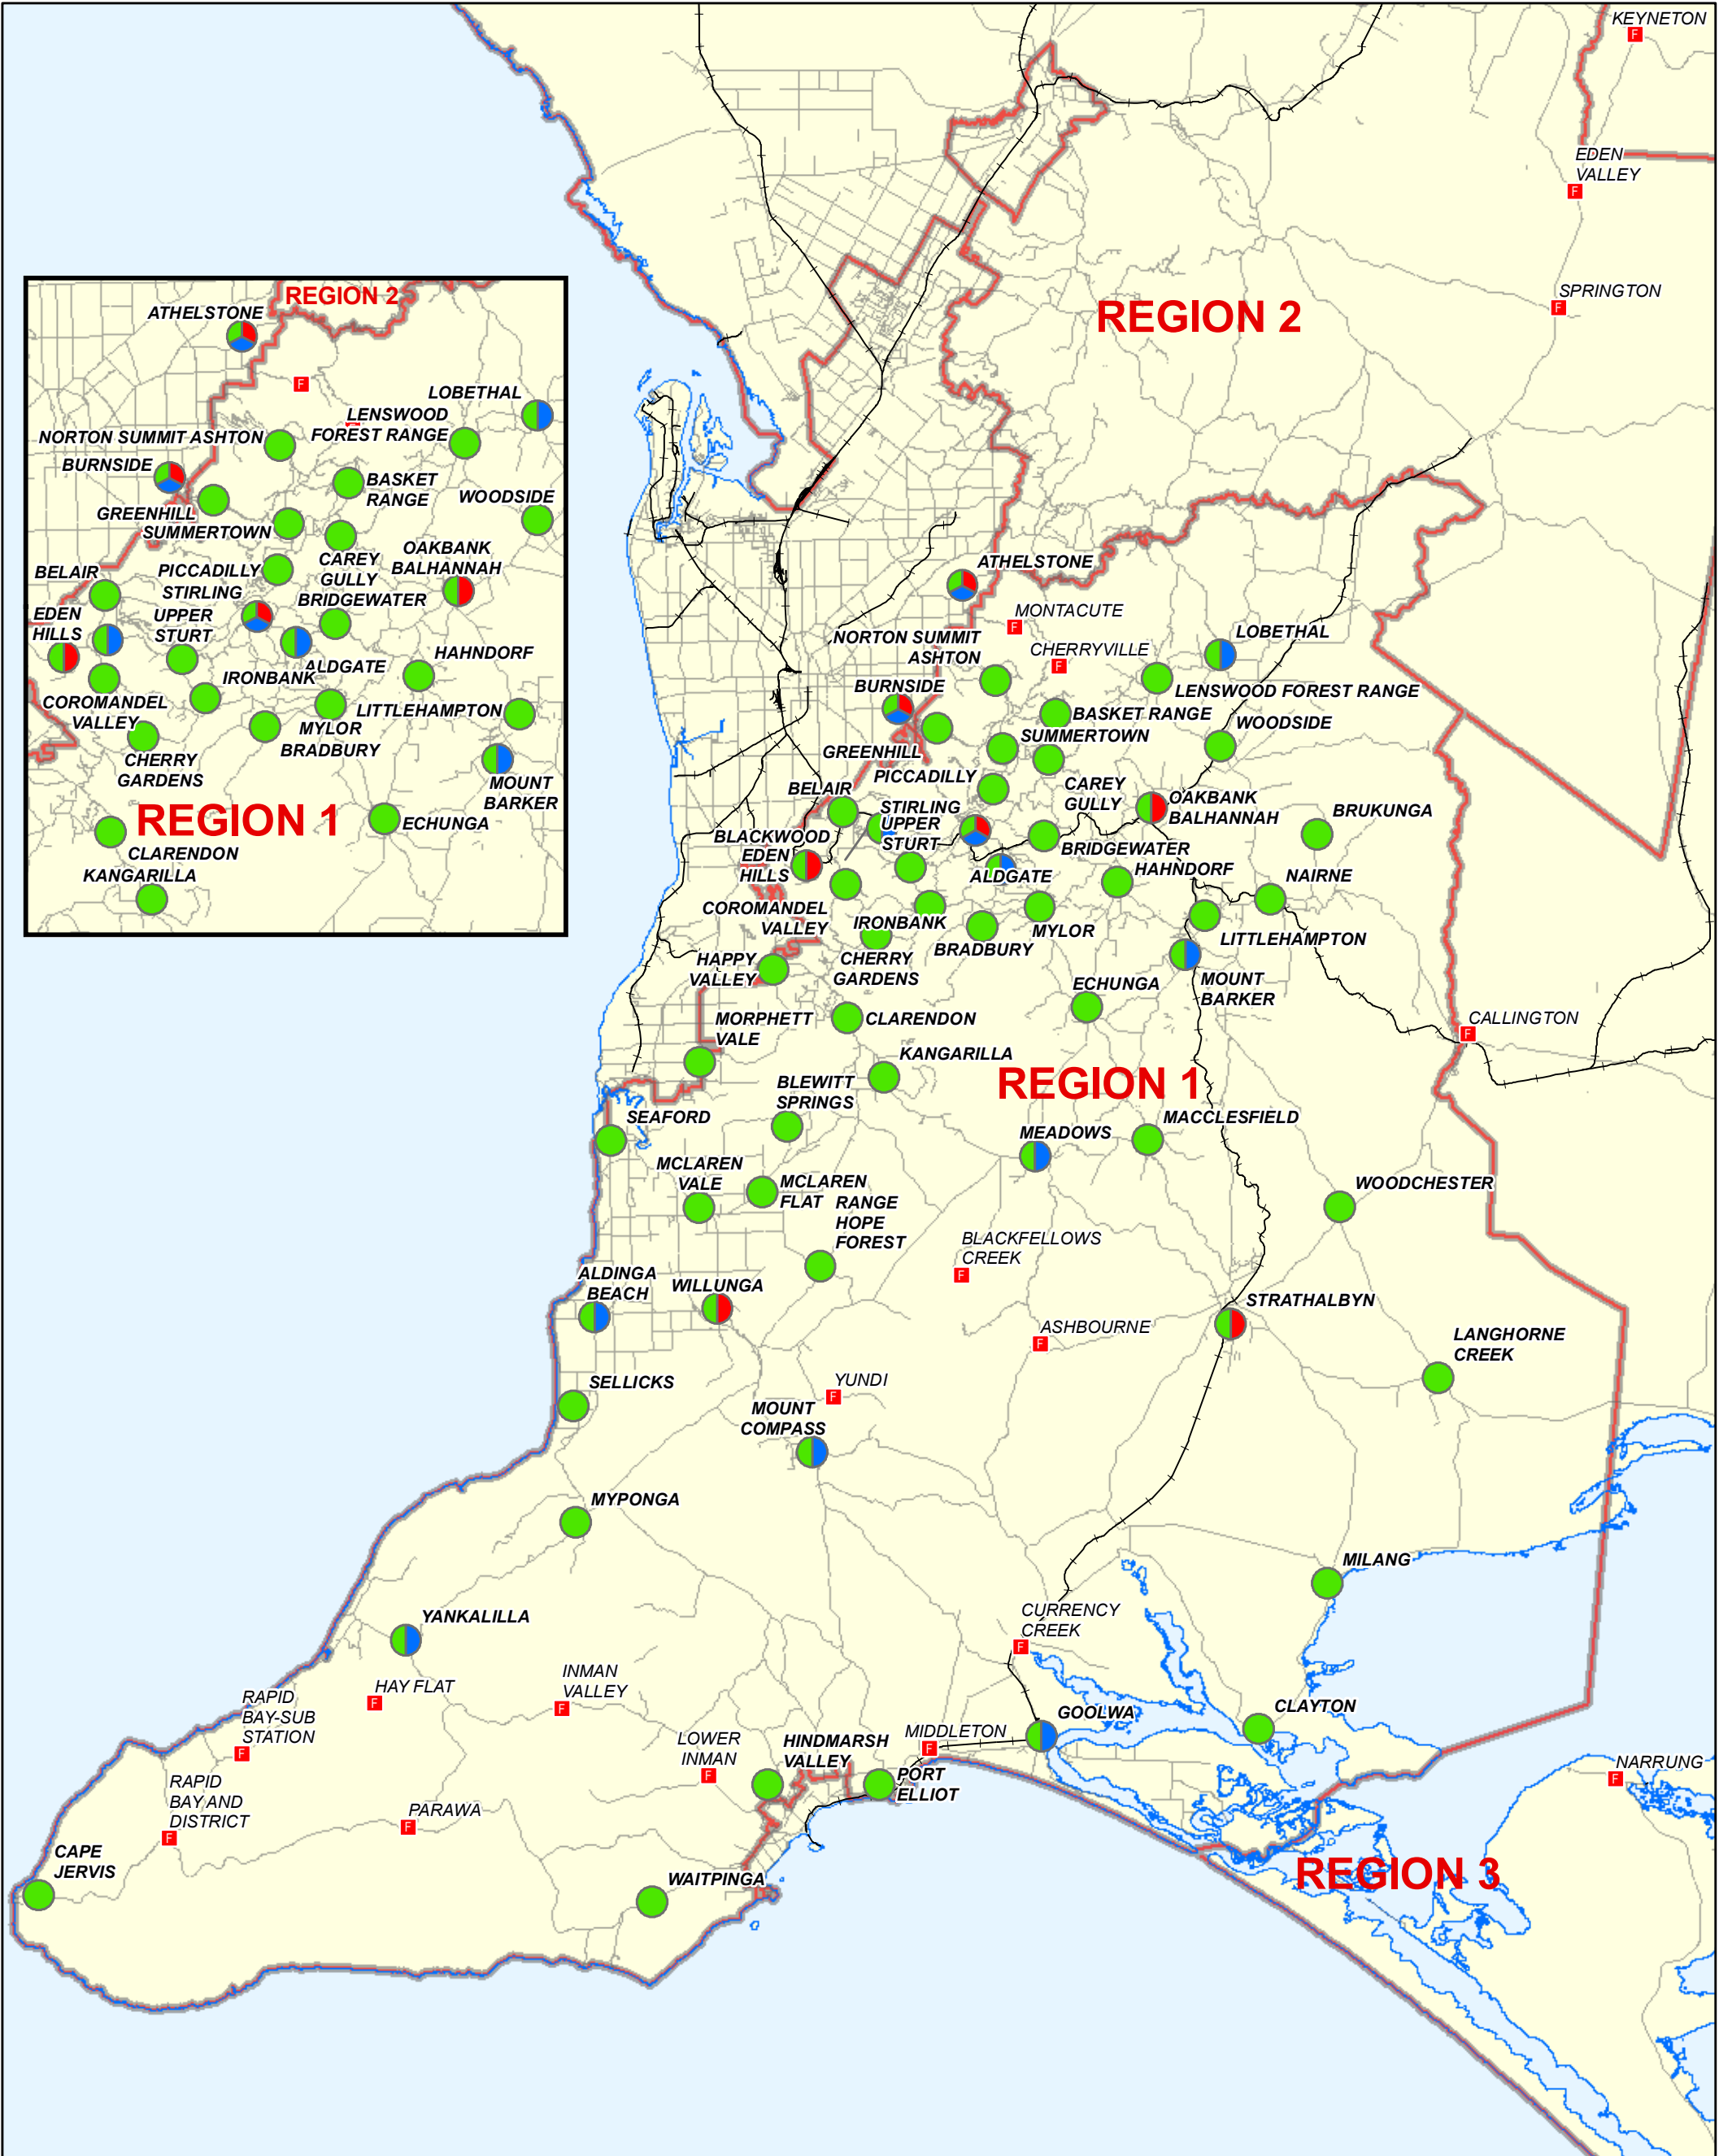

SA COUNTRY FIRE SERVICE - Region 1

Brigades with either HAZMAT, RCR or CABA capabilities

CFS Station capabilities

- HAZMAT
- RCR
- CABA
- CFS Station
- +— Railways
- Road
- CFS Region

Date: 21.12.2011