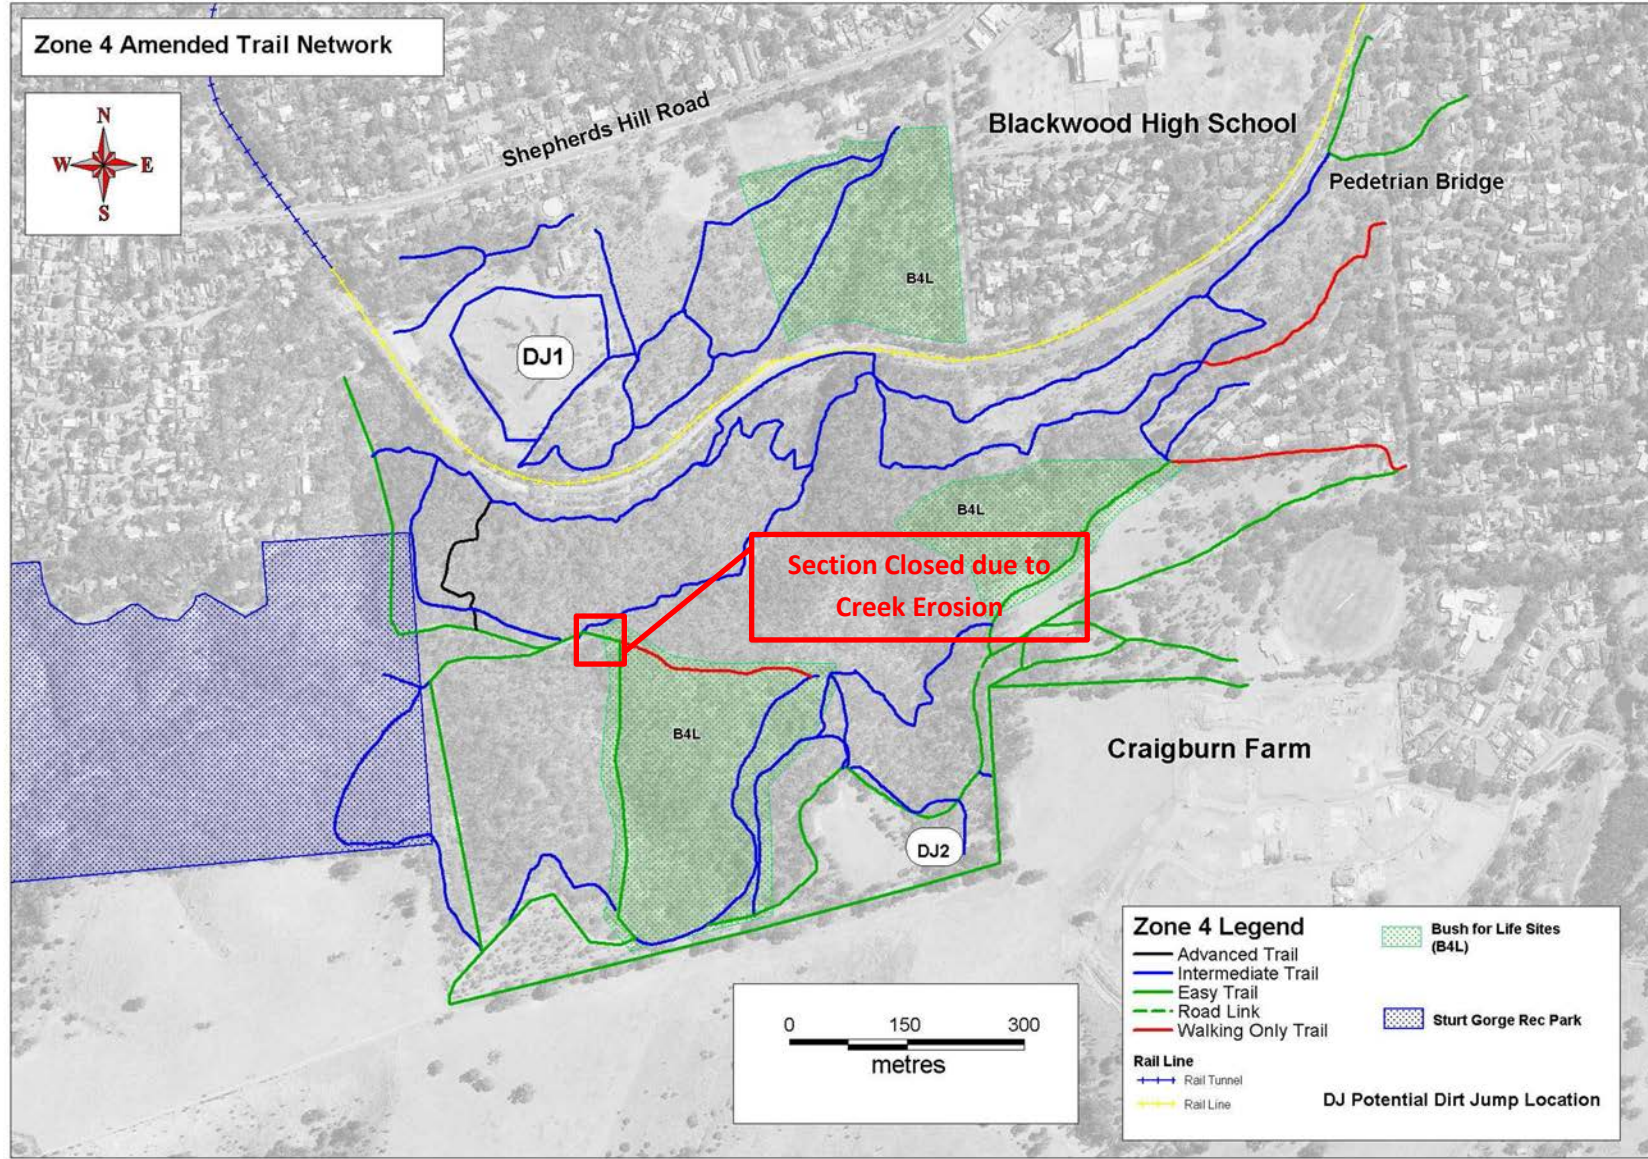

**Zone 4 Amended Trail Network**

**Zone 4 Legend**

— Advanced Trail	■ Bush for Life Sites (B4L)
— Intermediate Trail	■ Sturt Gorge Rec Park
— Easy Trail	
- - - Road Link	
— Walking Only Trail	

**Rail Line**

—+—+— Rail Tunnel	
— Rail Line	

**DJ Potential Dirt Jump Location**

Blackwood Hill Reserve Trail Plan